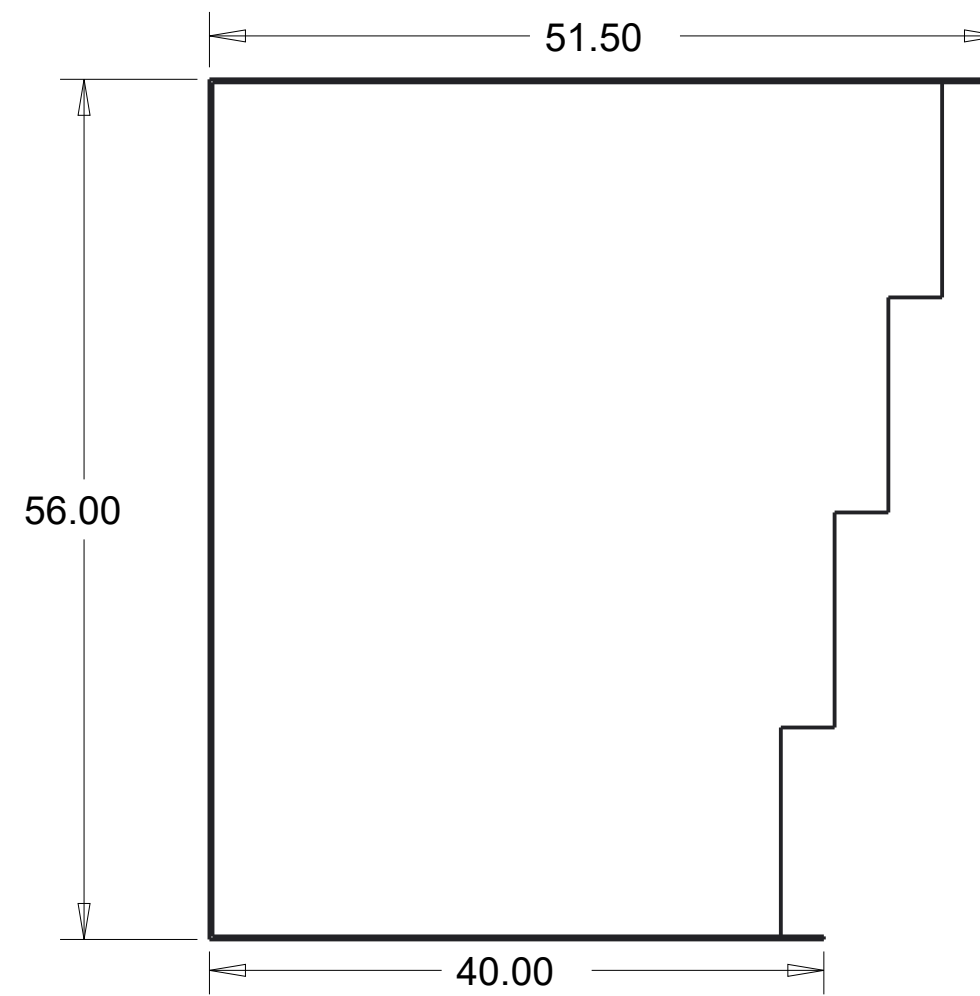

TOP VIEW

FRONT VIEW

SIDE VIEW

BASEMENT WINDOW SYSTEMS

DRAWING TITLE:

FiberBloxx 4048-56 Window Well

UNITS: Inches

WEIGHT: 100 lbs

SHEET 1 OF 1