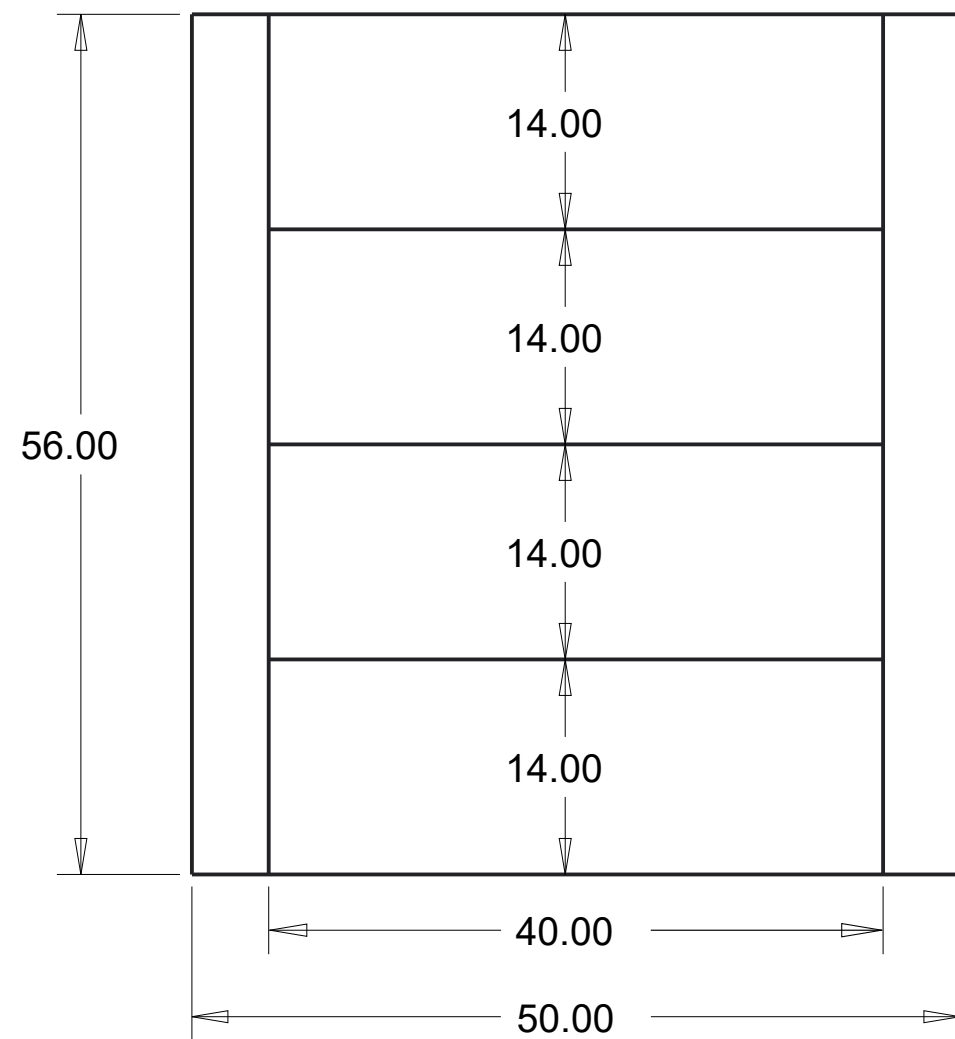

TOP VIEW

FRONT VIEW

SIDE VIEW

BASEMENT WINDOW SYSTEMS

DRAWING TITLE:

FiberBloxx 4048-56 Window Well

UNITS: Inches

WEIGHT: 100 lbs

SHEET 1 OF 1