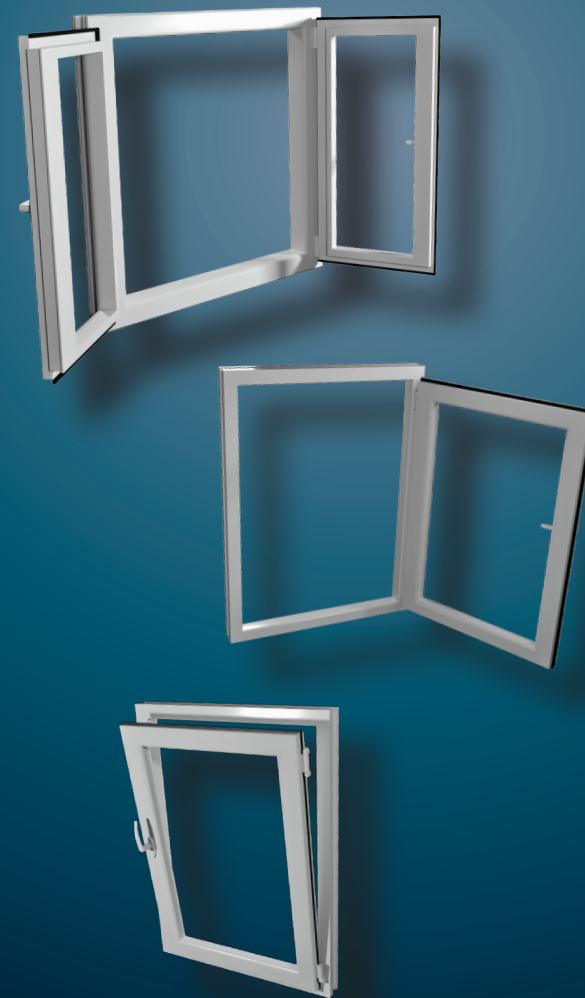

www.boman-kemp.com

410-538-8880

TYPICAL EGRESS SYSTEM

4040 Easy-Buck 48"x48"

4040 Vinyl Window 48"x48"
Provides 6.8 sq. feet for egress

5236-60 Easy Well 52"x36"x60"

5236 Safety Grate 52"x36"

5236 Plastic Cover 52"x36"

5'-" Escape Ladder 4 w/rung

WALL SECTION THRU. WINDOW WELL

- 1/4" Fender Washer
- 3M™ All Weather Tape #8067
- Velcro & Zipties for Covers

European

High Quality Style
 Tilt & Turn Windows

Available Now At

BASEMENT WINDOW SYSTEMS

www.boman-kemp.com

Tilt & Turn Window Size Guide

28x46
28x52
31x41
36x36
36x48
36x54
48x48

Right and Left Hinged Available In All Sizes

Also Available - **NEW CONSTRUCTION APPLICATION!**

Twin Window Size Guide

Available as 48x48 Only

Our 48x48 **TWIN** or **TILT & TURN WINDOWS** will fit securely into our steel window buck providing builders with an alternative window solution for their customers

Proudly Partnering With