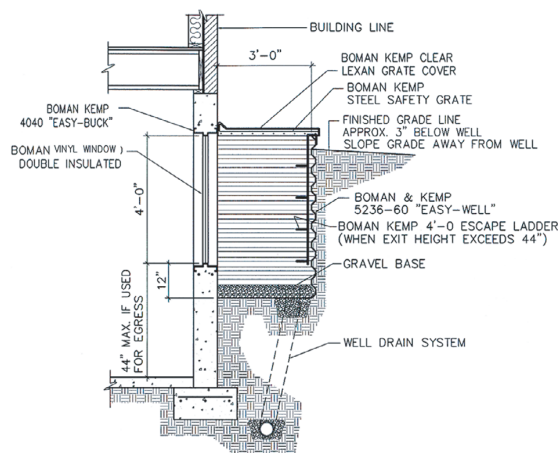

www.boman-kemp.com

410-538-8880

TYPICAL EGRESS SYSTEM

4040 Easy-Buck 48"x48"

4040 Vinyl Window 48"x48"
Provides 6.8 sq. feet for egress

5236-60 Easy Well 52"x36"x60"

5236 Safety Grate 52"x36"

5236 Plastic Cover 52"x36"

5'-" Escape Ladder 4 w/rung

WALL SECTION THRU. WINDOW WELL

- 1/4" Fender Washer
- 3M™ All Weather Tape #8067
- Velcro & Zipties for Covers

European

High Quality Style
 Tilt & Turn Windows

Available Now At

BASEMENT WINDOW SYSTEMS

www.boman-kemp.com

Tilt & Turn Window Size Guide

28x46
28x52
31x41
36x36
36x48
36x54
48x48

Right and Left Hinged Available In All Sizes

Also Available - **NEW CONSTRUCTION APPLICATION!**

Twin Window Size Guide